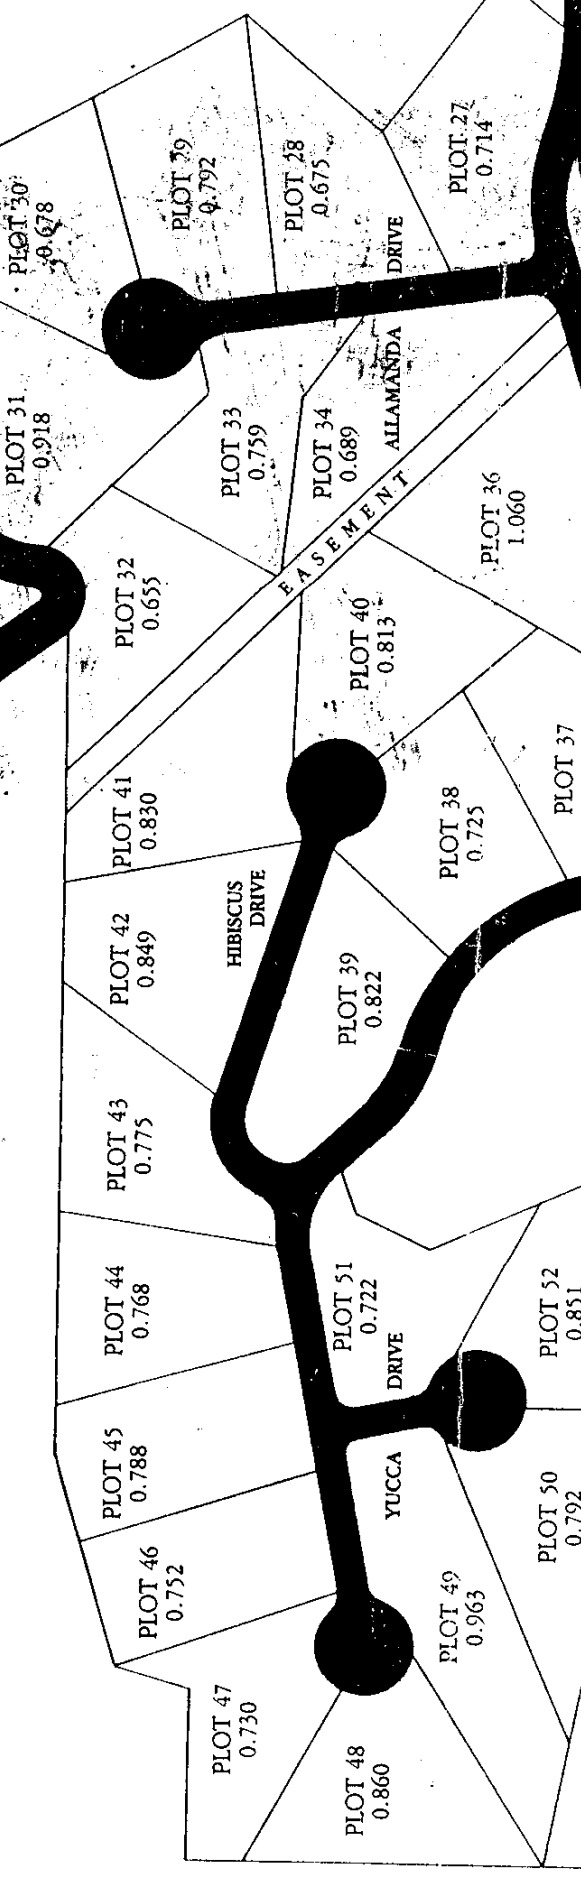

TO CHRISTIANSTED

JASMINE DRIVE

BEESTON HILL ROAD

BEESTON HILL ESTATES

HOMESITES OF QUALITY

PLOT 30
0.678

PLOT 29
0.792

PLOT 28
0.675

PLOT 27
0.714

PLOT 31
0.918

PLOT 33
0.739

PLOT 34
0.689

PLOT 36
1.060

PLOT 32
0.655

PLOT 40
0.813

JASMINE DRIVE

PLOT 51
0.722

PLOT 52
0.851

PLOT 44
0.768

YUCCA DRIVE

PLOT 54
0.687

PLOT 45
0.788

PLOT 49
0.963

PLOT 50
0.792

PLOT 46
0.752

PLOT 55
0.684

PLOT 47
0.730

PLOT 48
0.860

PLOT 56
0.925

PLOT 53
0.744

PLOT 48
0.860

PLOT 57
0.777