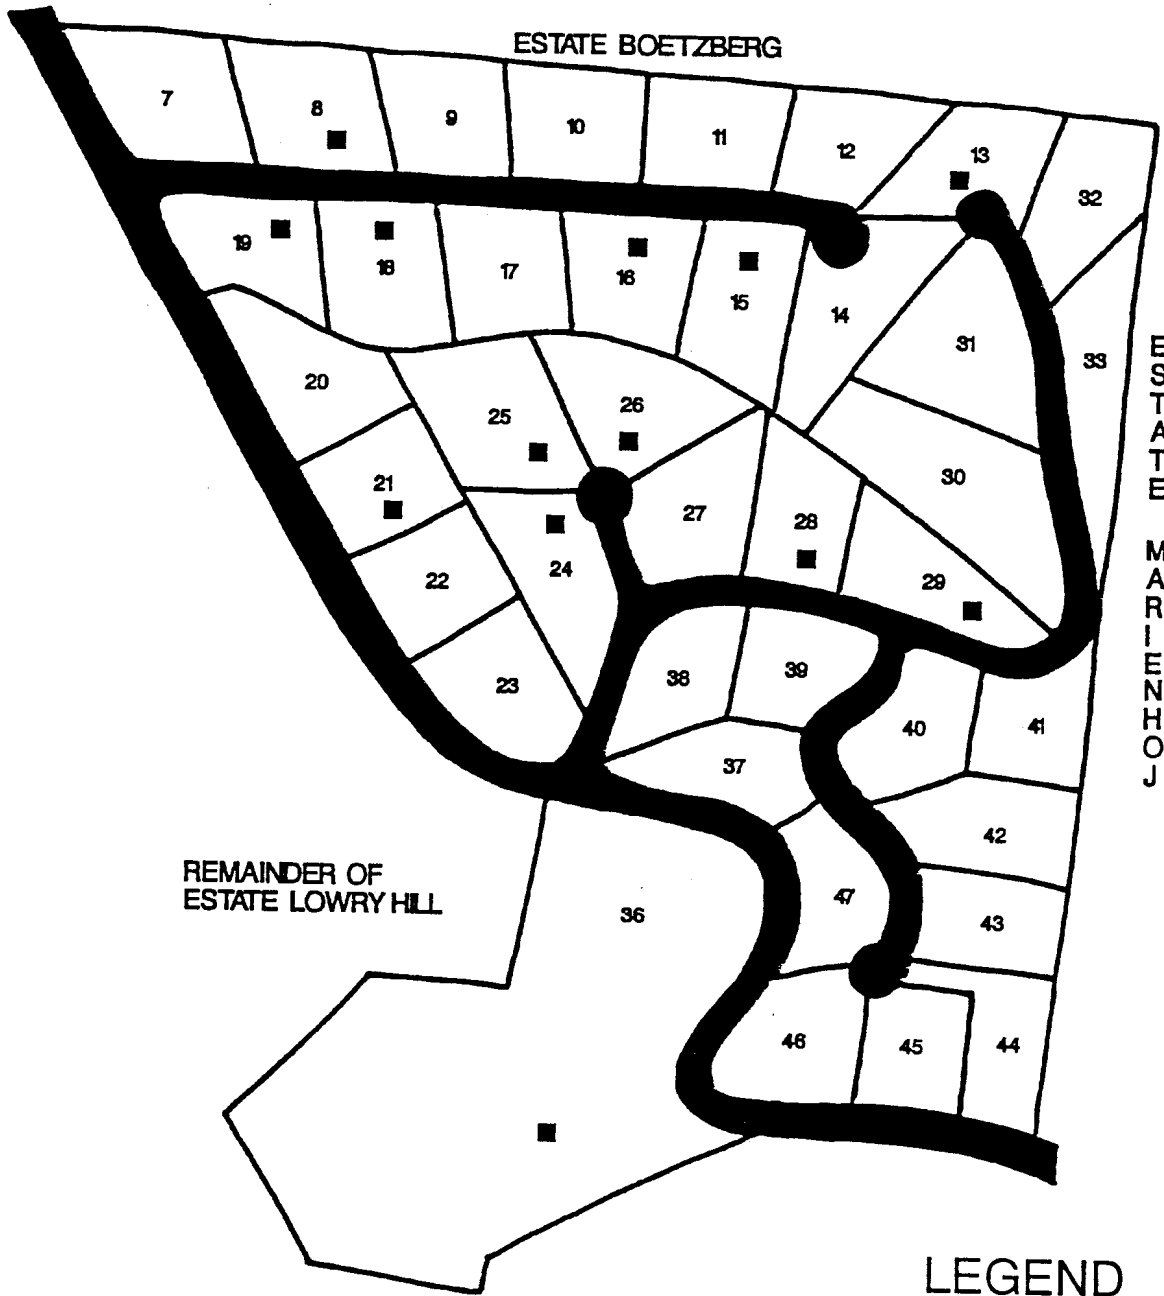

ESTATE LOWRY HILL

EASTEND "A" QUARTER, ST. CROIX

REMAINDER OF
ESTATE LOWRY HILL

LEGEND

	PAVED ROAD
	UNPAVED ROAD
	STRUCTURE
	SUGAR MILL
	RUINS

APPROXIMATE SCALE: 1" = 250'