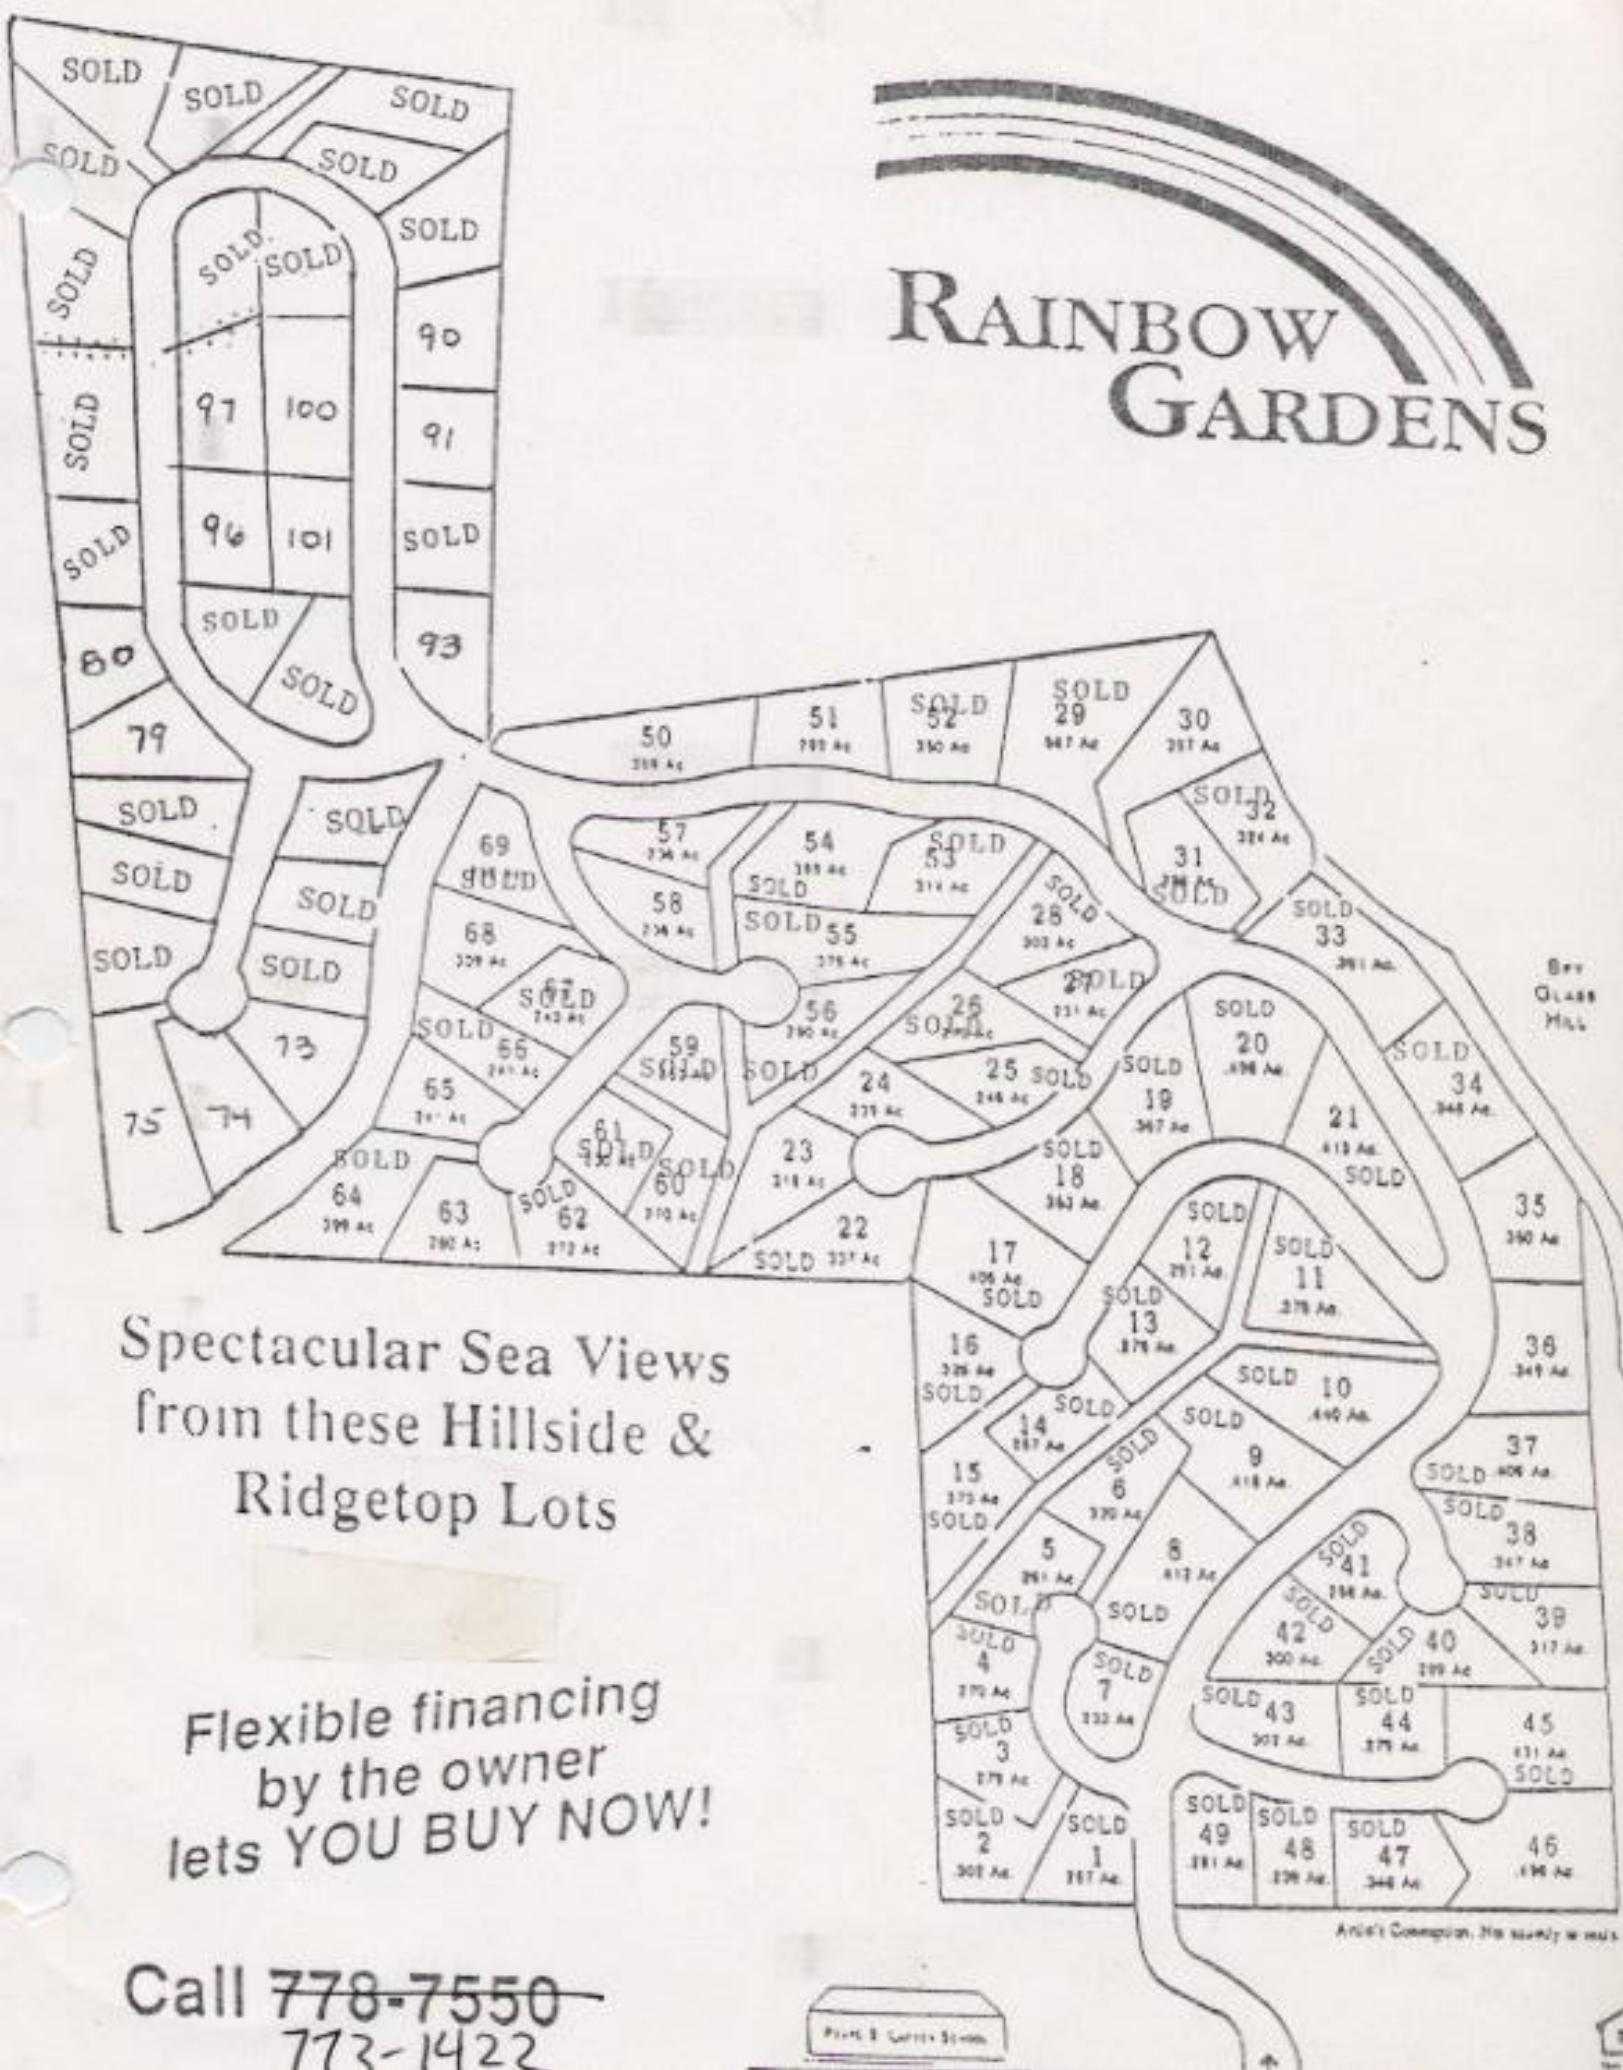

# RAINBOW GARDENS

BY  
GLASS  
HILL

Spectacular Sea Views  
from these Hillside &  
Ridgetop Lots

Flexible financing  
by the owner  
lets YOU BUY NOW!

Call ~~778-7550~~  
773-1422

PLANS & LOTS SHEET

Artist's Conception. Not exactly to scale.