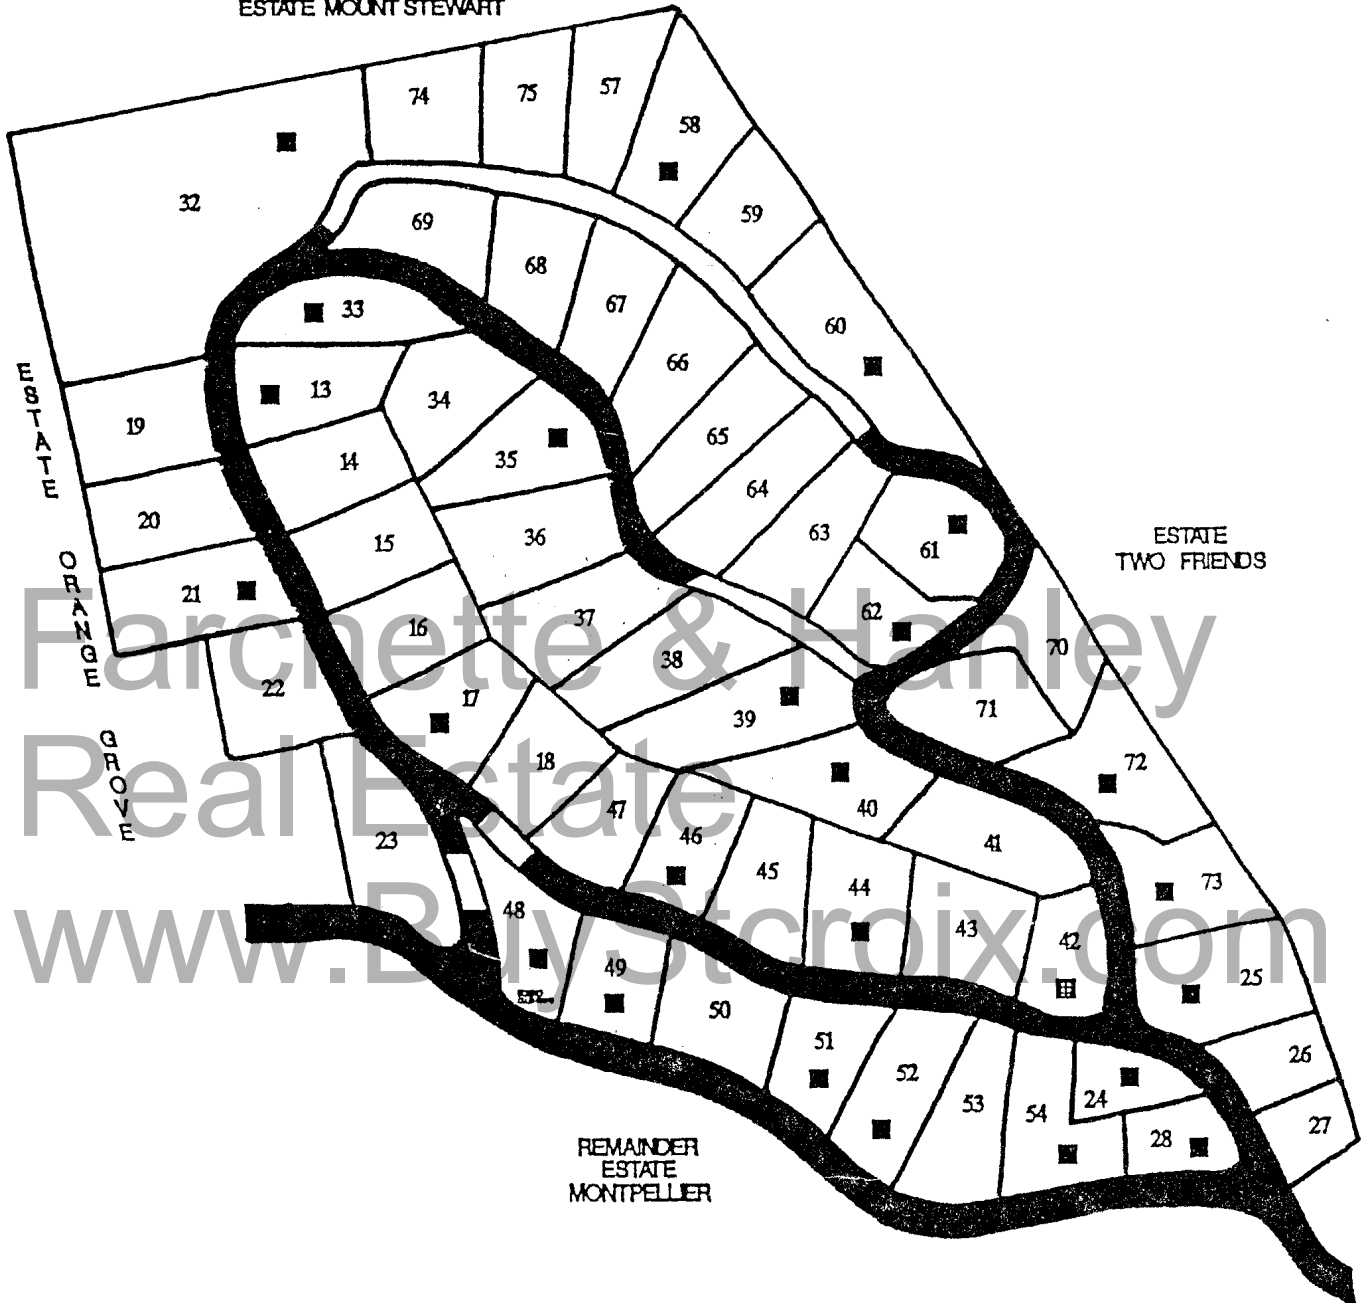

ESTATE MONTPPELLIER

PRINCE QUARTER, ST. CROIX

ESTATE MOUNT STEWART

LEGEND

	PAVED ROAD
	UNPAVED ROAD
	STRUCTURE
	SUGAR MILL
	RUINS
 	

APPROXIMATE SCALE: 1" = 250'